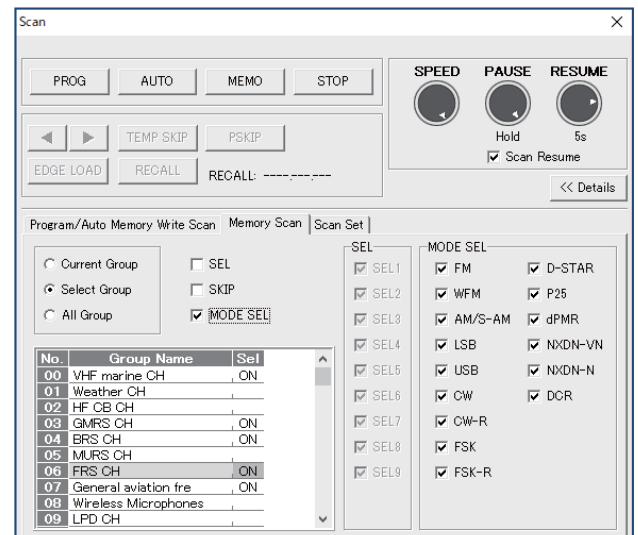

◀ Main Screen

▼ Spectrum Scope Screen

Remotely Control the IC-R8600 Through an IP Network

Main Features

- The RS-R8600 remotely controls the IC-R8600 through an IP Network or a USB cable (direct PC connect), and provides high quality audio with low latency.
- Up to 256 network receivers can be registered. (Select one of these receivers to operate.)
- Record received audio using the PC Utility and save it on a PC storage device.
- Various functions of the receiver can be controlled with the software. (Except SD memory card operation.)
- Even when the Remote Control function is turned OFF, the spectrum scope can still be monitored on your PC while using the receiver.
- Taller waterfall screen than the IC-R8600.
- High-speed scanning equivalent to the IC-R8600.
- The optional RC-28 USB remote encoder provides a hardware dial for realistic dial operation.

Other Features

Setup Wizard for Easy Setup

Just follow the Setup Wizard to easily connect in one of the configurations shown below.

Group Scan

The Group Scan function enables you to select one or more groups, and helps you to efficiently catch intended signals. (Special function of the RS-R8600)