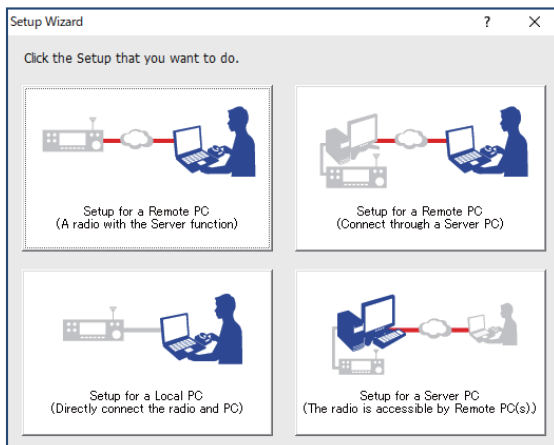

◀ Main Screen

▼ Spectrum Scope Screen

Remotely Control the IC-R8600 Through an IP Network

Main Features

- The RS-R8600 remotely controls the IC-R8600 through an IP Network or a USB cable (direct PC connect), and provides high quality audio with low latency.
- Up to 256 network receivers can be registered. (Select one of these receivers to operate.)
- Record received audio using the PC Utility and save it on a PC storage device.
- Various functions of the receiver can be controlled with the software. (Except SD memory card operation.)
- Even when the Remote Control function is turned OFF, the spectrum scope can still be monitored on your PC while using the receiver.
- Taller waterfall screen than the IC-R8600.
- High-speed scanning equivalent to the IC-R8600.
- The optional RC-28 USB remote encoder provides a hardware dial for realistic dial operation.

Other Features

Setup Wizard for Easy Setup

Just follow the Setup Wizard to easily connect in one of the configurations shown below.

Group Scan

The Group Scan function enables you to select one or more groups, and helps you to efficiently catch intended signals. (Special function of the RS-R8600)