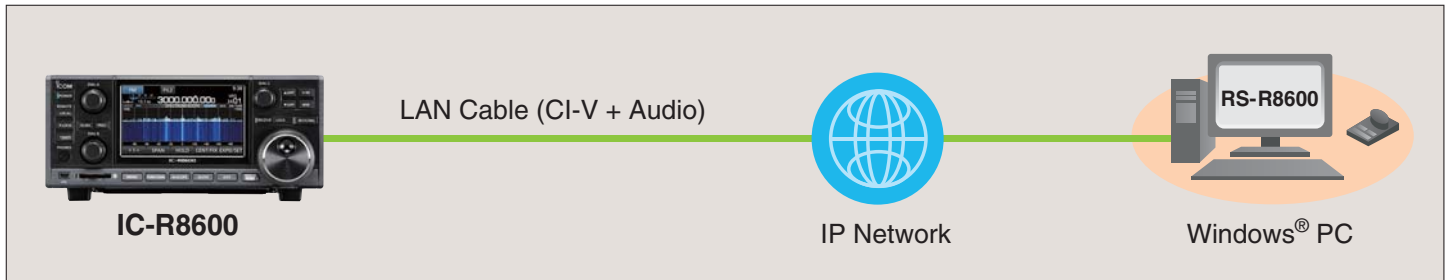

CONNECTION EXAMPLE

MINIMUM SYSTEM REQUIREMENTS

PC When only one receiver and one PC are connected.

Operating System	Windows® 10 (32 bit/64 bit) Windows® 8.1 (32 bit/64 bit) (Except for Windows® RT) Windows® 7 (32 bit/64 bit)
CPU	Pentium 4 1 GHz or better (A multicore CPU is recommended)
Memory	Windows® 10 (32 bit): 1 GB or more Windows® 10 (64 bit): 2 GB or more Windows® 8.1 (32 bit): 1 GB or more Windows® 8.1 (64 bit): 2 GB or more Windows® 7 (32 bit): 1 GB or more Windows® 7 (64 bit): 2 GB or more
Storage Space	70 MB or more of available storage space (The recording function will require additional space.)
Network Data Speed	Receiver Upload: 500 kbps or faster Download: 350 kbps or faster PC Upload: 350 kbps or faster Download: 500 kbps or faster (When the default audio quality is used)
Display Resolution	1024 x 600 pixels or more