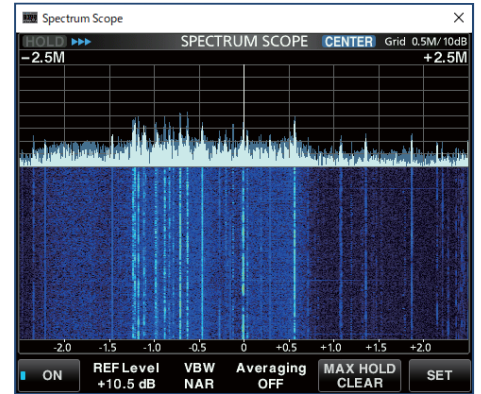

◀ Main Screen

▼ Spectrum Scope Screen

Remotely Control the IC-R8600 Through an IP Network

Main Features

- The RS-R8600 remotely controls the IC-R8600 through an IP Network or a USB cable (direct PC connect), and provides high quality audio with low latency.
- Up to 256 network receivers can be registered. (Select one of these receivers to operate.)
- Record received audio using the PC Utility and save it on a PC storage device.
- Various functions of the receiver can be controlled with the software. (Except SD memory card operation.)
- Even when the Remote Control function is turned OFF, the spectrum scope can still be monitored on your PC while using the receiver.
- Taller waterfall screen than the IC-R8600.
- High-speed scanning equivalent to the IC-R8600.
- The optional RC-28 USB remote encoder provides a hardware dial for realistic dial operation.

Other Features

Setup Wizard for Easy Setup

Just follow the Setup Wizard to easily connect in one of the configurations shown below.

Group Scan

The Group Scan function enables you to select one or more groups, and helps you to efficiently catch intended signals. (Special function of the RS-R8600)