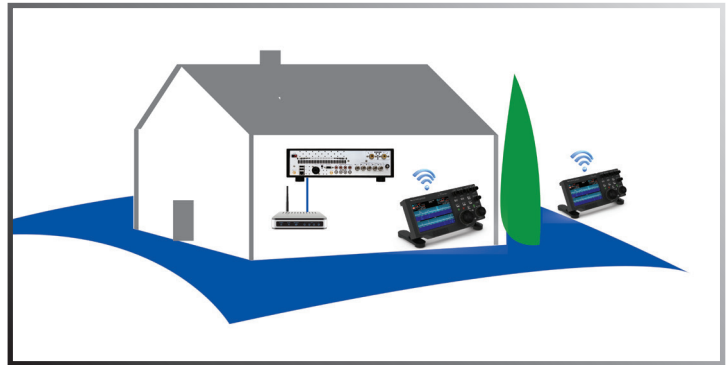

NOW YOUR SHACK IS AS BIG AS YOUR LAN

Ever wish you could monitor the bands or work DX from the comfort of your living room or out on the patio? Now you can! *Maestro's* small footprint and minimal wiring cleans up your operating position and lets you mount the radio virtually anywhere in the shack or around the house. Its sleek, lightweight design makes it easy to carry or pack. An optional battery pack even lets you operate completely untethered. Off the shelf VESA and VESA to RAM® adapters provide a wealth of mounting options.

Display/Touch Screen

- Up to 2 simultaneous, real-time spectrum displays and waterfall
- Display Type: Large 8.0" In Plane Switching (IPS) display with 10-point touch
- Display Resolution: HD (WXGA 1280 x 800) display resolution